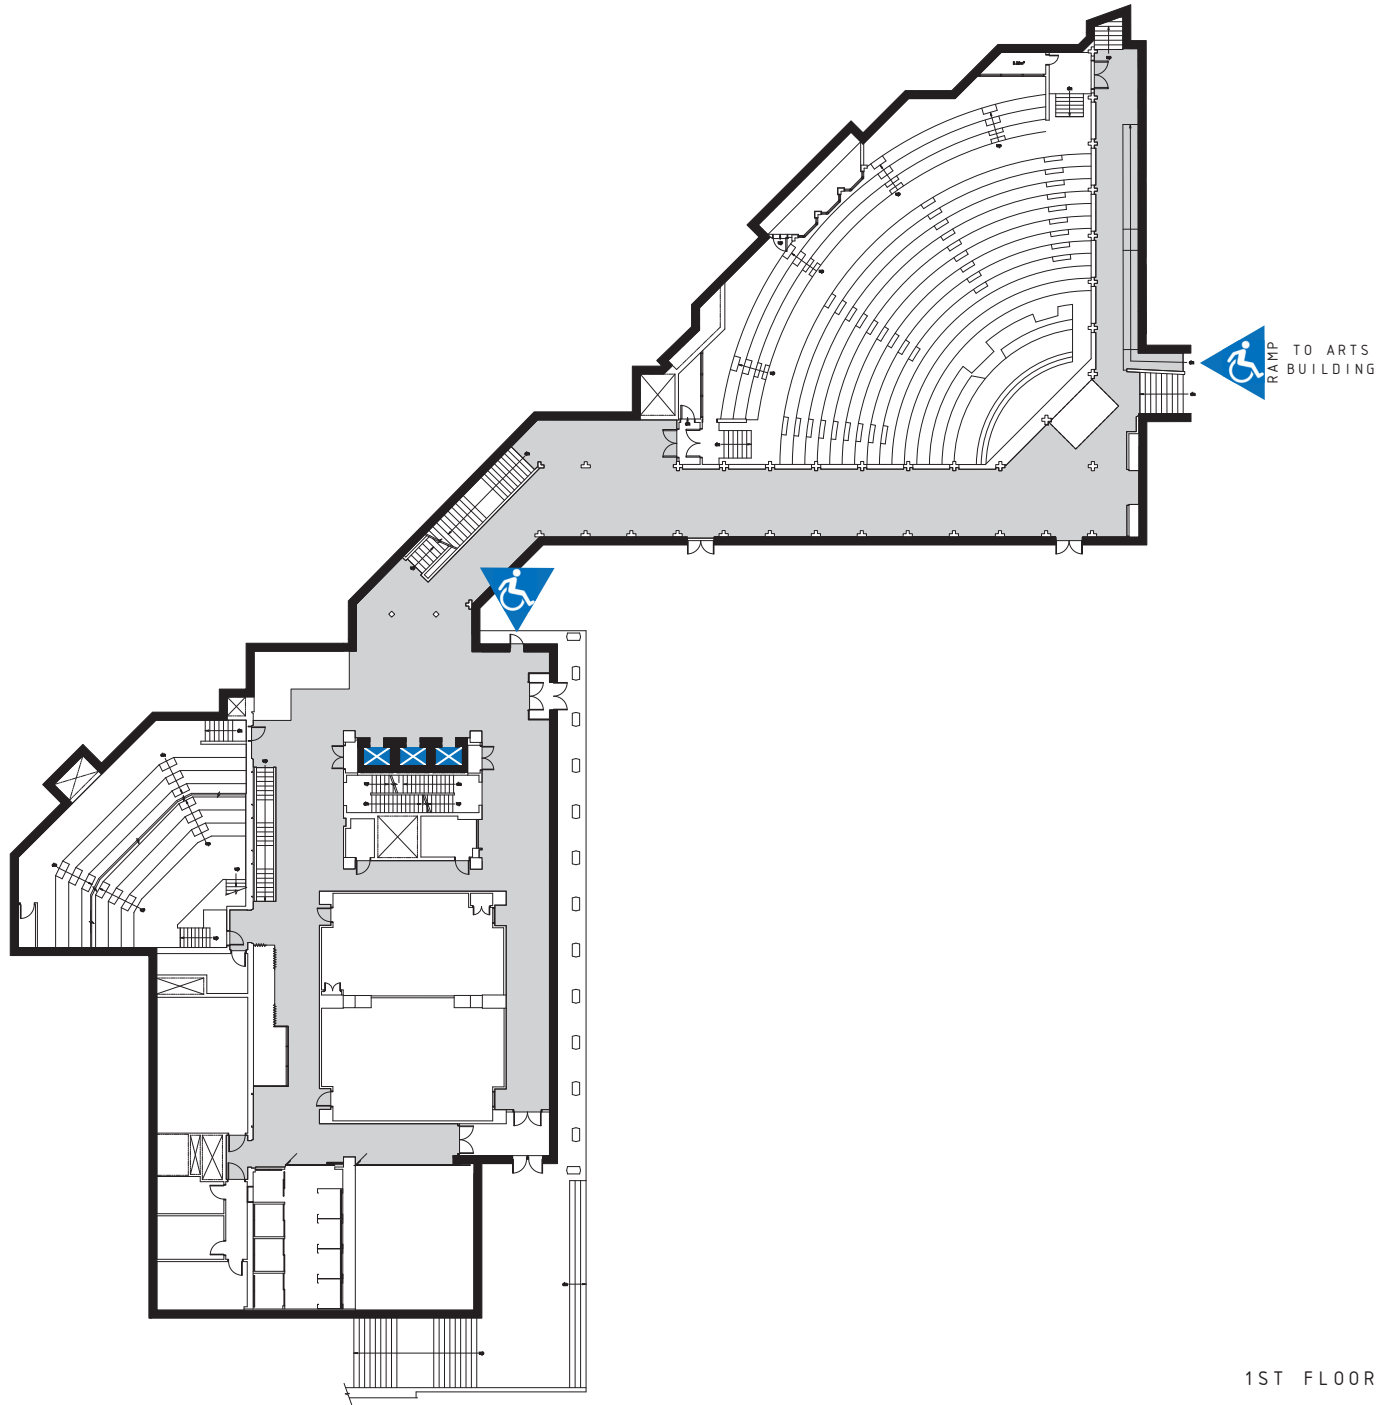

LEACOCK BUILDING  
855 SHERBROOKE ST. W.

1ST FLOOR

ENTRANCE

ACCESS VIA CAMPUS

ELEVATOR

ALL LEVELS ARE ACCESSIBLE BY PUBLIC ELEVATORS

WASHROOMS

ACCESSIBLE WASHROOMS ON 1ST BASEMENT AND 5TH FLOOR

BUILDING CONNECTION

ACCESSIBLE CONNECTIONS TO THE ARTS BUILDING

ACCESSIBLE ENTRANCE

ELEVATOR

MEN'S WASHROOM

WOMEN'S WASHROOM

UNISEX WASHROOM